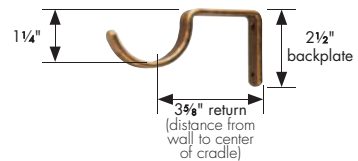

essential sets

Available in 3 lengths.
Can be cut to your
specification at no
additional charge.

1" finial sets include 1" diameter steel pole and L135 steel brackets (3⁵/₈" return)

K657SET
finial: 4"L x 2"W, 1³/₄" base
set shown in 117 Walnut Gold

SF69SET
finial: 3¹/₂"L x 2¹/₂"W, 1³/₄" base
set shown in 110 Flat Black with Gold

SF133SET
finial: 2"L x 2³/₈"W, 1¹/₄" base
set shown in 105 Bronze

L9328BSET
finial: 2¹/₄"L x 2"W, 1³/₈" base
set shown in 126 Dark Walnut Gloss with Gold

SEC125 SET
finial: 1/4"L x 1¹/₄"W, 1¹/₄" base
set shown in 250 Platinum

20% savings
when you
buy in sets

1" inside mount set includes 1" diameter steel pole and steel inside mount brackets

IM125SET
1" inside steel mount set – 4' length only
inside mount bracket: 1¹/₈"H x 3/4"Deep, 1⁵/₈"W
set shown in 110 Flat Black with Gold