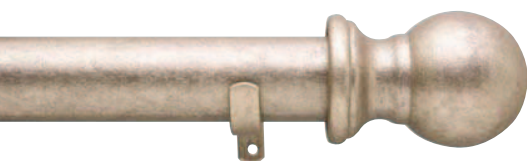

SEC125 SET
finial: 1/4"L x 1¹/₄"W, 1¹/₄" base
set shown in 250 Platinum

20% savings
when you
buy in sets

1" inside mount set includes 1" diameter steel pole and steel inside mount brackets

IM125SET
1" inside steel mount set – 4' length only
inside mount bracket: 1¹/₈"H x 3/4"Deep, 1⁵/₈"W
set shown in 110 Flat Black with Gold

finishes all 1" and 2" sets available in 5 finishes

250 Platinum

126 Dark Walnut
Gloss with Gold

117 Walnut Gold

110 Flat Black with Gold

105 Bronze

5 finial sets in 2 diameters.
5 finishes. 5 day lead time.
20% SAVINGS

2" finial sets includes 2" diameter smooth wood pole and WL1 steel brackets (3½" return)

R22569SET
finial: 6"L x 3½"W, 2½" base
set shown in 126 Dark Walnut Gloss with Gold

GB1SET
finial: 5"L x 3"W, 2½" base
set shown in 110 Flat Black with Gold

WW77SET
finial: 4¾"L x 3"W, 3" base
set shown in 250 Platinum

225MC5SET
finial: 3"L x 3"W, 2½" base
set shown in 105 Bronze

2ECSET
finial: 1½"L x 3"W, 2" base
set shown in 117 Walnut Gold

20% savings
when you
buy in sets