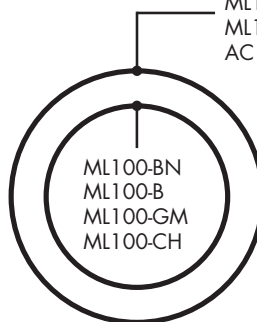

1"

RR100

actual pole sizes

2"

WWR

essential sets

1"

ML100-BN
ML100-B
ML100-GM
ML100-CH

ML138-BN
ML138-B
ML138-GM
AC138

1 3/8"

AC-138

ML138-BN
ML138-B
ML138-GM

the modern collection

3/4"

75HSRB

1"

SEC125 SET
finial: 1/4"L x 1¹/₄"W, 1¹/₄" base
set shown in 250 Platinum

20% savings
when you
buy in sets

1" inside mount set includes 1" diameter steel pole and steel inside mount brackets

IM125SET
1" inside steel mount set – 4' length only
inside mount bracket: 1¹/₈"H x 3/4"Deep, 1⁵/₈"W
set shown in 110 Flat Black with Gold

WW77SET
finial: 4¾"L x 3"W, 3" base
set shown in 250 Platinum

225MC5SET
finial: 3"L x 3"W, 2½" base
set shown in 105 Bronze

2ECSET
finial: 1½"L x 3"W, 2" base
set shown in 117 Walnut Gold

20% savings
when you
buy in sets