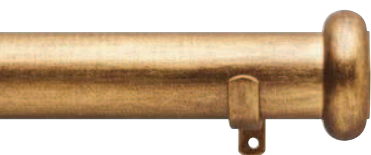

SEC125 SET
finial: 1/4"L x 1¹/₄"W, 1¹/₄" base
set shown in 250 Platinum

20% savings
when you
buy in sets

1" inside mount set includes 1" diameter steel pole and steel inside mount brackets

IM125SET
1" inside steel mount set – 4' length only
inside mount bracket: 1¹/₈"H x 3/4"Deep, 1⁵/₈"W
set shown in 110 Flat Black with Gold

finishes all 1" and 2" sets available in 5 finishes

250 Platinum

126 Dark Walnut
Gloss with Gold

117 Walnut Gold

110 Flat Black with Gold

105 Bronze

5 finial sets in 2 diameters.
5 finishes. 5 day lead time.
20% SAVINGS

2" finial sets includes 2" diameter smooth wood pole and WL1 steel brackets (3½" return)

R22569SET
finial: 6"L x 3½"W, 2½" base
set shown in 126 Dark Walnut Gloss with Gold

GB1SET
finial: 5"L x 3"W, 2½" base
set shown in 110 Flat Black with Gold

WW77SET
finial: 4¾"L x 3"W, 3" base
set shown in 250 Platinum

225MC5SET
finial: 3"L x 3"W, 2½" base
set shown in 105 Bronze

2ECSET
finial: 1½"L x 3"W, 2" base
set shown in 117 Walnut Gold

20% savings
when you
buy in sets