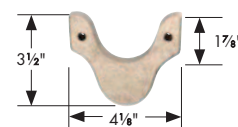

2" finial sets includes 2" diameter smooth wood pole and WL1 steel brackets (3½" return)

R22569SET
finial: 6"L x 3½"W, 2½" base
set shown in 126 Dark Walnut Gloss with Gold

GB1SET
finial: 5"L x 3"W, 2½" base
set shown in 110 Flat Black with Gold

WW77SET
finial: 4¾"L x 3"W, 3" base
set shown in 250 Platinum

225MC5SET
finial: 3"L x 3"W, 2½" base
set shown in 105 Bronze

2ECSET
finial: 1½"L x 3"W, 2" base
set shown in 117 Walnut Gold

20% savings
when you
buy in sets

2" inside mount set includes 2" diameter wood pole and wood inside mount brackets

ISMSET
2" Inside Mount Set – 4' length only
inside mount wood bracket: 3½"H x 4⅞"W x 1"Deep
set shown in 250 Platinum

ring packs sold separately