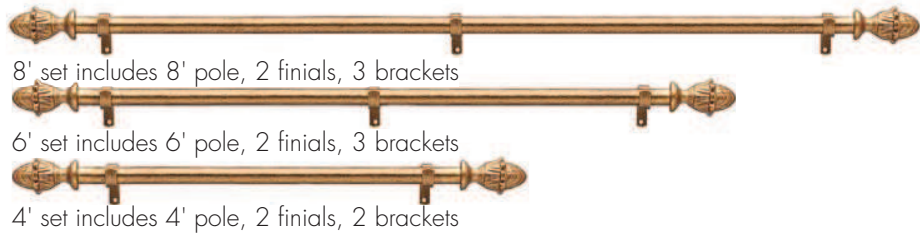

essential sets

We've done the work for you. We've selected 10 of our most popular, most essential finial designs and combined them with everything you need to complete your window treatment. Our easy-to-order Essential Sets come in 2 diameters – available in 5 hand painted finishes in 3 standard lengths – all at a 20% cost savings to you.

the modern collection

Comprised of sleek, smart designs in our 4 most contemporary finishes, The Modern Collection is our most unique product offering. Understated details and clean lines give this metal drapery hardware collection a fresh and sophisticated vibe.

essential sets

Available in 3 lengths.
Can be cut to your
specification at no
additional charge.

1" finial sets include 1" diameter steel pole and L135 steel brackets (3⁵/₈" return)

K657SET
finial: 4"L x 2"W, 1³/₄" base
set shown in 117 Walnut Gold

SEC125 SET
finial: 1/4"L x 1¹/₄"W, 1¹/₄" base
set shown in 250 Platinum

20% savings
when you
buy in sets

1" inside mount set includes 1" diameter steel pole and steel inside mount brackets

IM125SET
1" inside steel mount set – 4' length only
inside mount bracket: 1¹/₈"H x 3/4"Deep, 1⁵/₈"W
set shown in 110 Flat Black with Gold