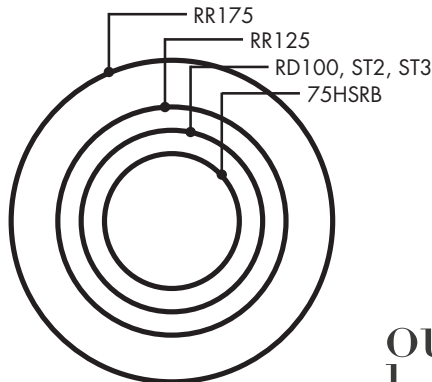

outdoor hardware collection