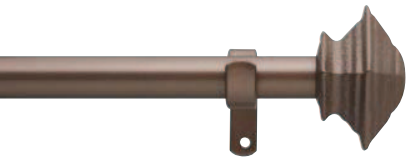

essential sets

Available in 3 lengths.
Can be cut to your
specification at no
additional charge.

1" finial sets include 1" diameter steel pole and L135 steel brackets (3⁵/₈" return)

K657SET
finial: 4"L x 2"W, 1³/₄" base
set shown in 117 Walnut Gold

SF69SET
finial: 3¹/₂"L x 2¹/₂"W, 1³/₄" base
set shown in 110 Flat Black with Gold

SF133SET
finial: 2"L x 2³/₈"W, 1¹/₄" base
set shown in 105 Bronze

L9328BSET
finial: 2¹/₄"L x 2"W, 1³/₈" base
set shown in 126 Dark Walnut Gloss with Gold

SEC125 SET
finial: 1/4"L x 1¹/₄"W, 1¹/₄" base
set shown in 250 Platinum

20% savings
when you
buy in sets

1" inside mount set includes 1" diameter steel pole and steel inside mount brackets

IM125SET
1" inside steel mount set – 4' length only
inside mount bracket: 1¹/₈"H x 3/4"Deep, 1⁵/₈"W
set shown in 110 Flat Black with Gold