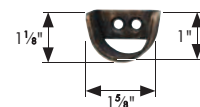

SF69SET
finial: 3¹/₂"L x 2¹/₂"W, 1³/₄" base
set shown in 110 Flat Black with Gold

SF133SET
finial: 2"L x 2³/₈"W, 1¹/₄" base
set shown in 105 Bronze

L9328BSET
finial: 2¹/₄"L x 2"W, 1³/₈" base
set shown in 126 Dark Walnut Gloss with Gold

SEC125 SET
finial: 1/4"L x 1¹/₄"W, 1¹/₄" base
set shown in 250 Platinum

20% savings
when you
buy in sets

1" inside mount set includes 1" diameter steel pole and steel inside mount brackets

IM125SET
1" inside steel mount set – 4' length only
inside mount bracket: 1¹/₈"H x 3/4"Deep, 1⁵/₈"W
set shown in 110 Flat Black with Gold