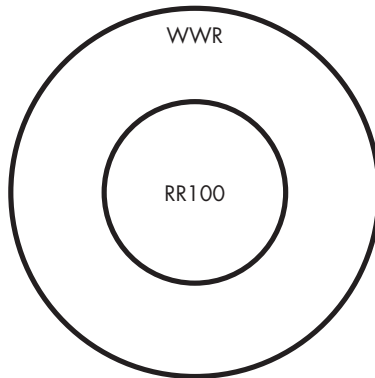

1"

RR100

actual pole sizes

2"

WWR

essential sets

1"

ML100-BN
ML100-B
ML100-GM
ML100-CH

SEC125 SET
finial: 1/4"L x 1¹/₄"W, 1¹/₄" base
set shown in 250 Platinum

20% savings
when you
buy in sets

1" inside mount set includes 1" diameter steel pole and steel inside mount brackets

IM125SET
1" inside steel mount set – 4' length only
inside mount bracket: 1¹/₈"H x 3/4"Deep, 1⁵/₈"W
set shown in 110 Flat Black with Gold

WW77SET
finial: 4¾"L x 3"W, 3" base
set shown in 250 Platinum

225MC5SET
finial: 3"L x 3"W, 2½" base
set shown in 105 Bronze

2ECSET
finial: 1½"L x 3"W, 2" base
set shown in 117 Walnut Gold

20% savings
when you
buy in sets

1" rings

SR3SET
smooth steel ring, pack of 7
1½"ID, 2"OD
shown in 117 Walnut Gold

2" rings

SR7SET
smooth steel ring, pack of 7
2¼"ID, 2¾"OD
shown in 110 Flat Black with Gold